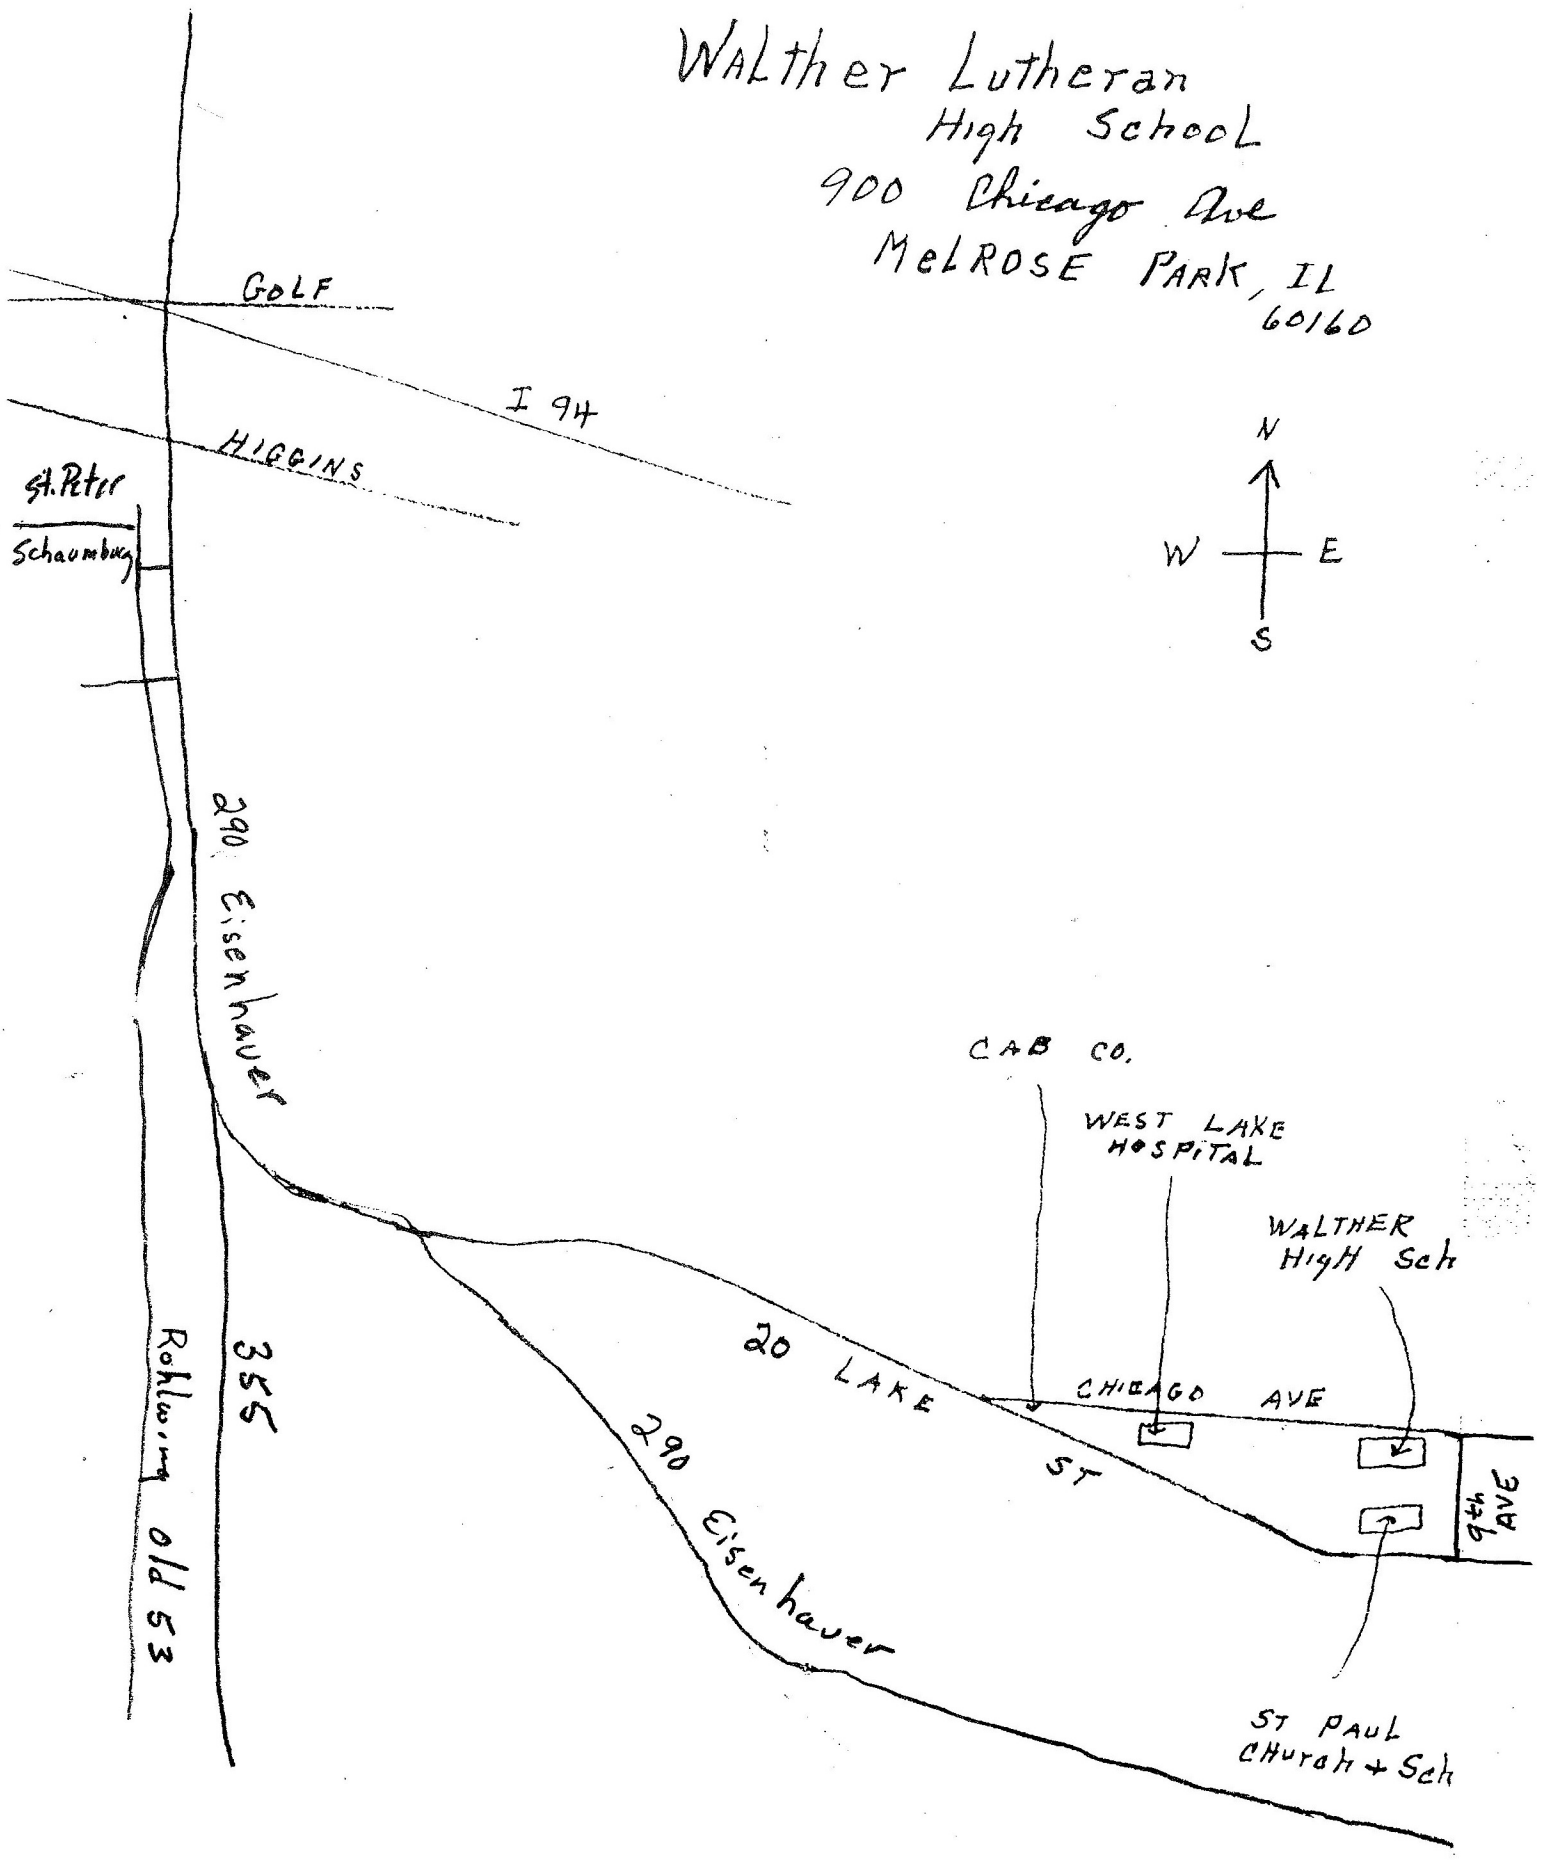

Walther Lutheran
High School
900 Chicago Ave
Melrose Park, IL
60160

St. Peter
Schaumburg

290 Eisenhower

355

Rohlfing Old 53

I 94

HIGGINS

GOLF

CAB CO.

WEST LAKE
HOSPITAL

WALTHER
High Sch

20 LAKE
ST

CHICAGO AVE

ST

290 Eisenhower

9th
AVE